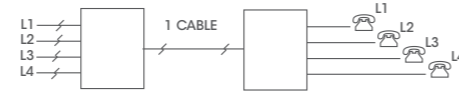

8 port Gigabit Ethernet DIN-rail switch 10/100/1000bT (ABI-EL3008S00)

Cable sharing 4-to-1 combiner/splitter DIN-rail module (ABI-ET2004S00)

Transmit 4 independent signal pairs over a single 4-pair cable
Phone/ADSL/VDSL/Vectoring
On/Off status lines; dry relay contact
RS485 bus lines

Line sharing 1-to-4 parallel distribution DIN-rail hub (ABI-ET2008S00)

Distribute a single 4-pair / 8-wire interface to 4 devices
Share a line between 4 phone handsets
Send voice or music to 4 destinations
Create a 5-port 8-wire parallel passive hub