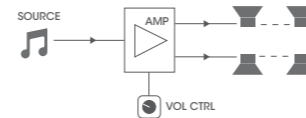

Distribute music, announcements, paging, commercials with high quality sound
Green power 14Vdc operation - compatible with backup or car/boat battery
Volume & Mute remotely controllable by potentiometer
or 0-10V control signal
Continuous 2x20W RMS power into 4-8Ohm speakers
Short circuit and thermal protection

Installation cable (ABI-KP1004S00)
Patch cords (ABI-PC1002Sxx)