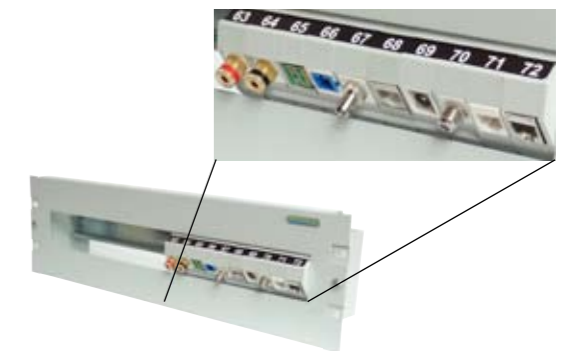

ABI-HE3001S00
19" 3HU mounting frame with internal DIN-rail
for 20 DIN-rail connectors