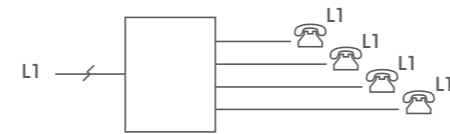

8 port Gigabit Ethernet DIN-rail switch 10/100/1000bT (ABI-EL3008S00)

Cable sharing 4-to-1 combiner/splitter DIN-rail module (ABI-ET2004S00)

Transmit 4 independent signal pairs over a single 4-pair cable
Phone/ADSL/VDSL/Vectoring
On/Off status lines; dry relay contact
RS485 bus lines

Line sharing 1-to-4 parallel distribution DIN-rail hub (ABI-ET2008S00)

Distribute a single 4-pair / 8-wire interface to 4 devices
Share a line between 4 phone handsets
Send voice or music to 4 destinations
Create a 5-port 8-wire parallel passive hub