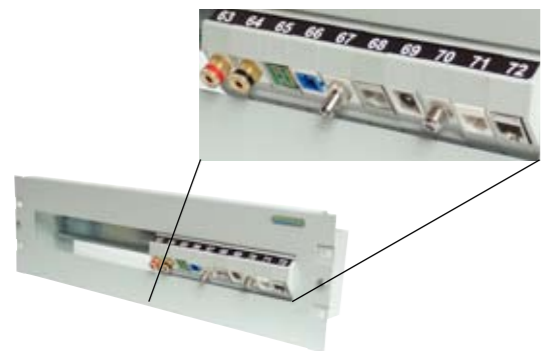

8 port Gigabit Ethernet DIN-rail switch 10/100/1000bT (ABI-EL3008S00)

Cable sharing 4-to-1 combiner/splitter DIN-rail module (ABI-ET2004S00)

Transmit 4 independent signal pairs over a single 4-pair cable
Phone/ADSL/VDSL/Vectoring
On/Off status lines; dry relay contact
RS485 bus lines

Line sharing 1-to-4 parallel distribution DIN-rail hub (ABI-ET2008S00)

Distribute a single 4-pair / 8-wire interface to 4 devices
Share a line between 4 phone handsets
Send voice or music to 4 destinations
Create a 5-port 8-wire parallel passive hub

Installation cable (ABI-KP1004S00)
Patch cords (ABI-PC1002Sxx)

OmniMedia HD 1.000MHz F²/FTP triple-shield ruggedized cabling infrastructure
Triple-foil Industrial-grade EMC shielding
1.000MHz extended bandwidth for futureproofing
10Gbps Ethernet & Ultra HDMI to 50m - 1Gbps Ethernet to 100m
LSOH Low Smoke Zero Halogen design (F2 fire hazard spec)

DIN-RAIL

ABI-HE3060Sxx
Xcel pro+ DIN-rail enclosure range
Full aluminium with transparent door
62 to 186 positions

ABI-HE3001S00
19" 3HU mounting frame with internal DIN-rail
for 20 DIN-rail connectors

DIN-RAIL MOUNT DESCRIPTION KEYSTONE MOUNT